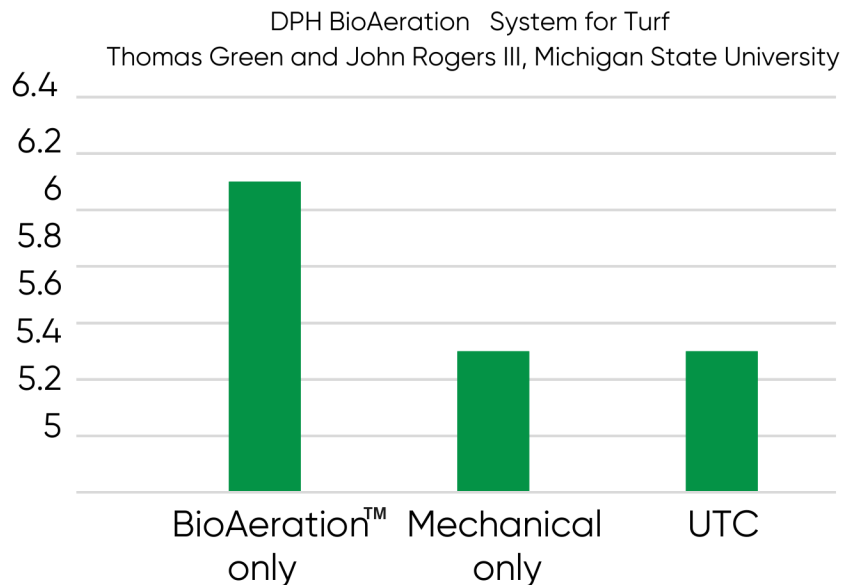

Turf quality based on a 1 - 9 scale
1 being poor, 6 being acceptable, & 9 being the best

To learn more, visit www.dphbio.com or call 1.800.648.7626